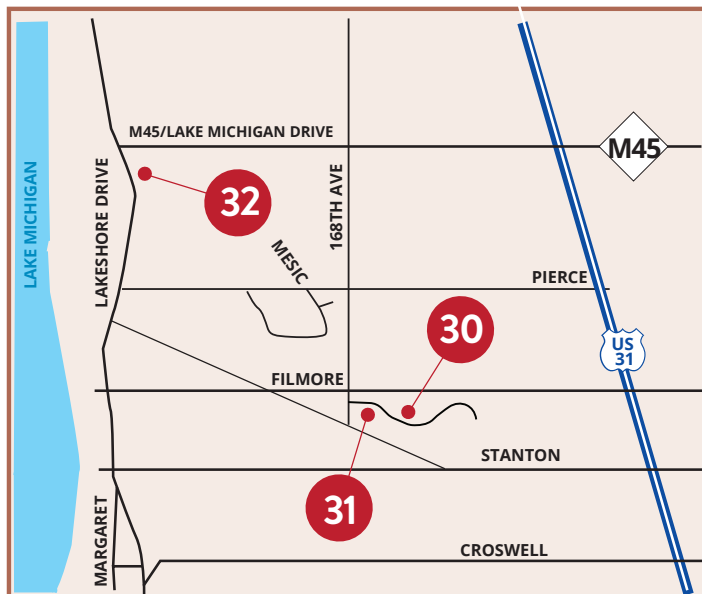

REMODELED HOMES B + C
FRIDAY JUNE 9 + SATURDAY JUNE 10 1-9 P.M.

WWW.MYGRHOME.COM

HBA HBA Office 3959 Clay SW

★ Lake Michigan Credit Union Locations

● SINGLE FAMILY ● CONDOMINIUM

● REMODEL TOUR

SPRING LAKE

GRAND HAVEN

SAUGATUCK

WEST OLIVE

MAP 2 - NORTH/SOUTHWEST

SPARTA

12 MILE RD

41

LAUBACH AVE

BAUMHOFF AVE

SPARTA AVE

11 MILE

ZEELAND

NEW HOLLAND ST

88TH AVE

28

RANSOM ST

88TH AVE

MAP 3 - NORTHEAST

MAP 4 - SOUTHEAST