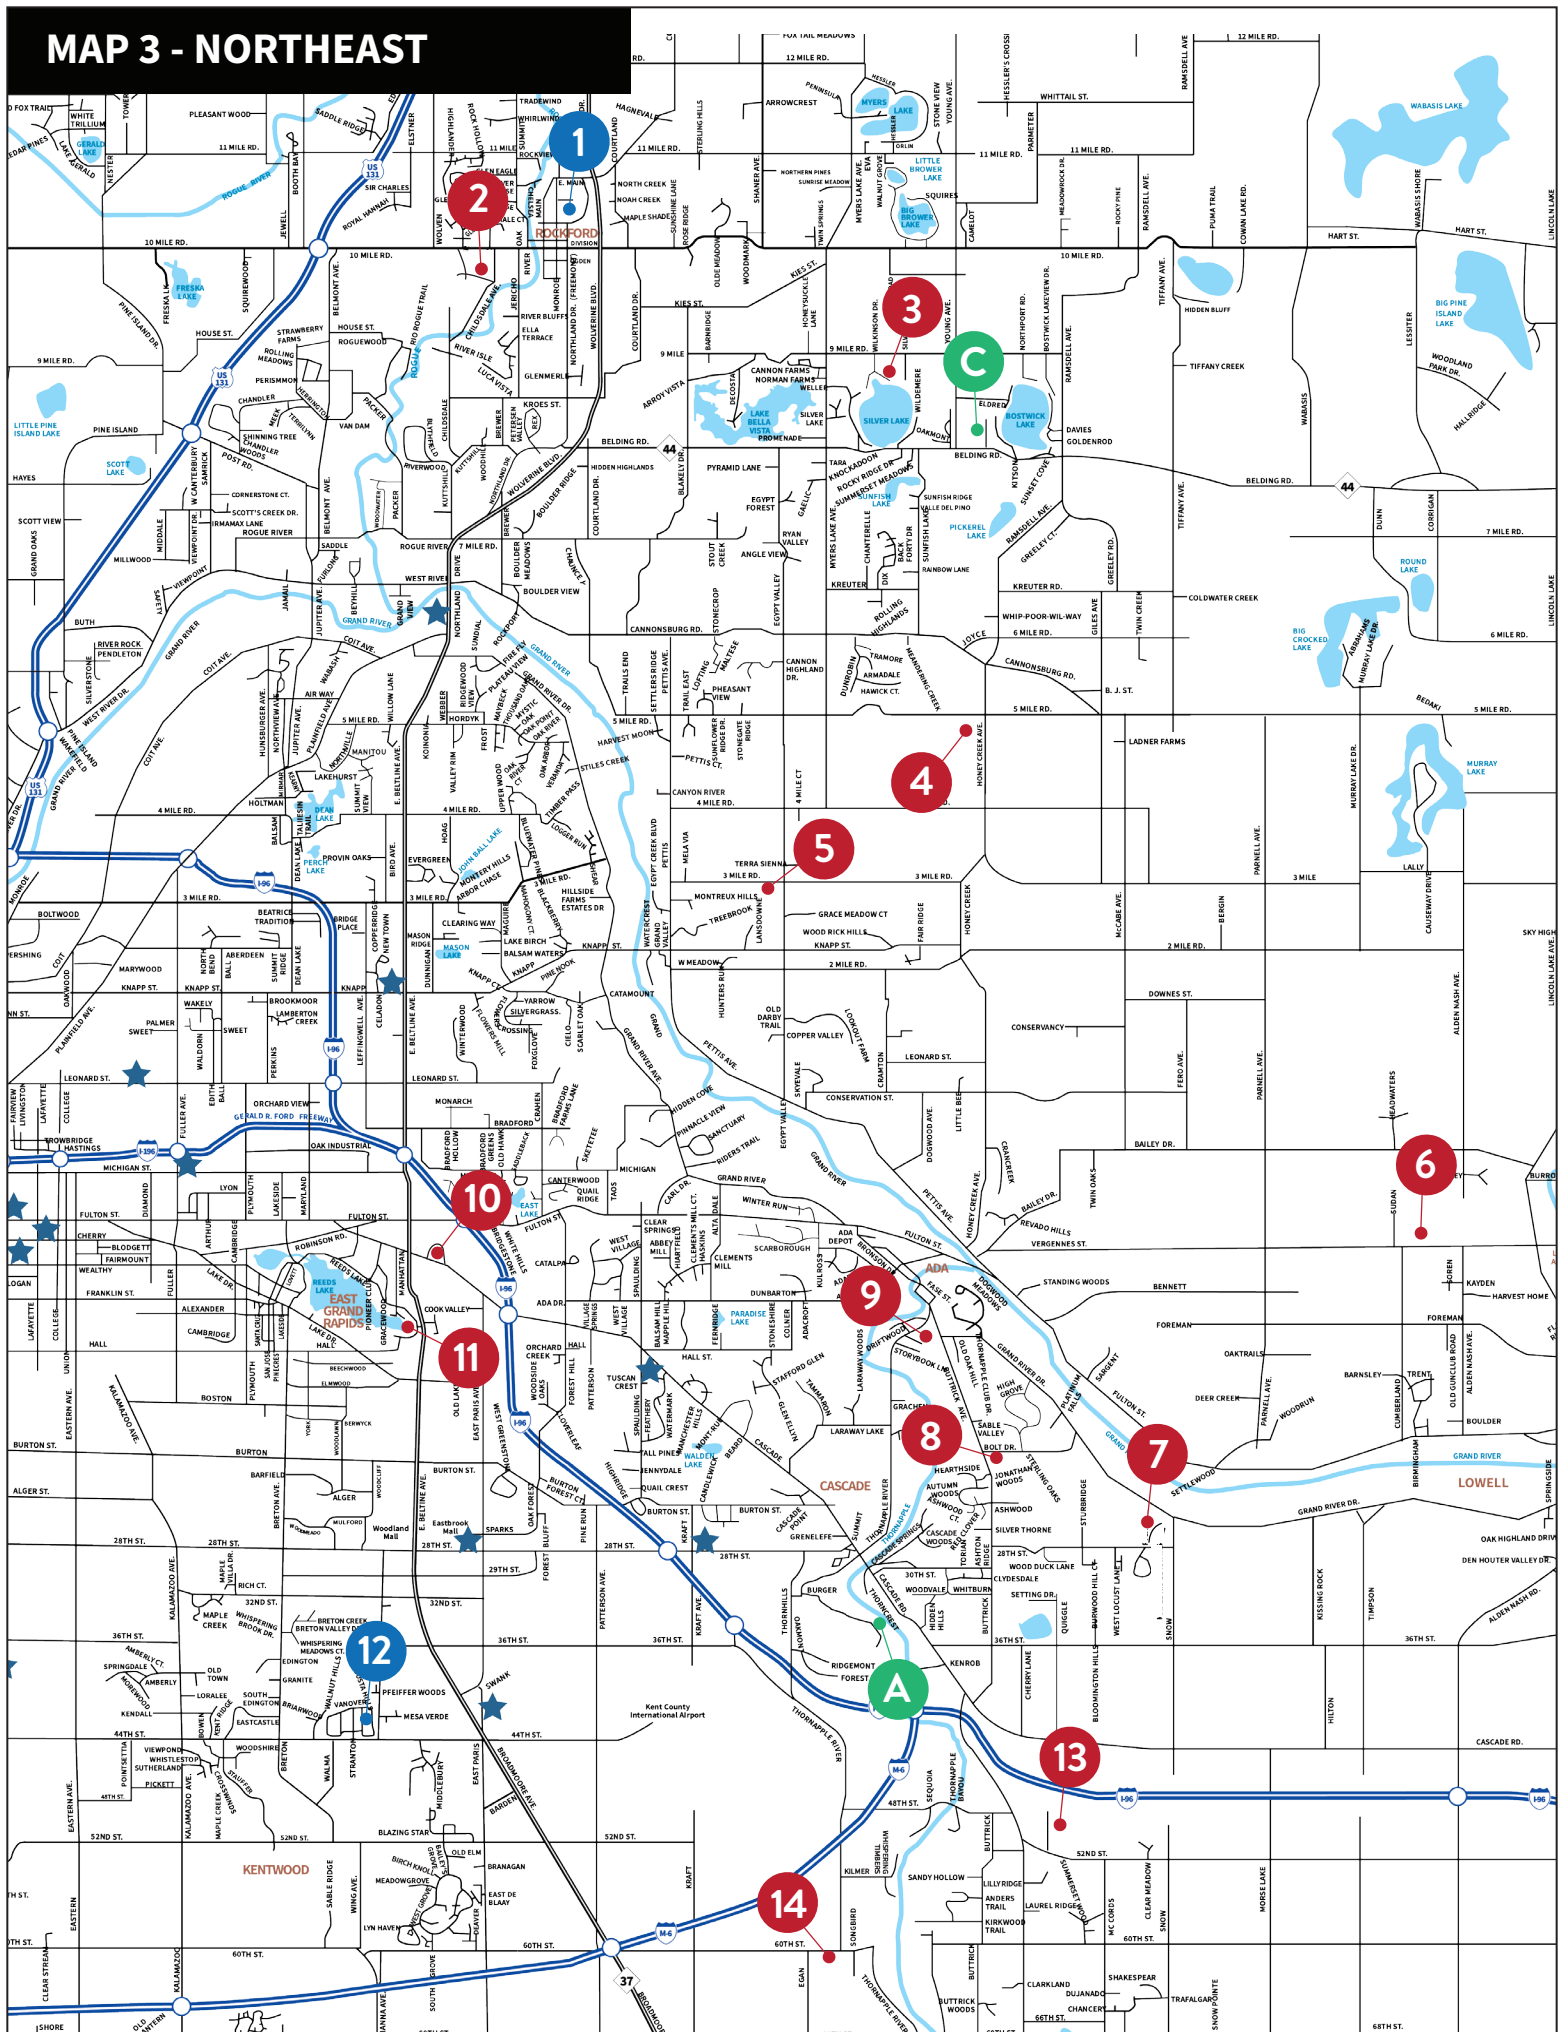

SAUGATUCK

WEST OLIVE

MAP 2 - NORTH/SOUTHWEST

SPARTA

12 MILE RD

41

LAUBACH AVE

BAUMHOFF AVE

SPARTA AVE

11 MILE

ZEELAND

NEW HOLLAND ST

88TH AVE

28

RANSOM ST

88TH AVE

MAP 3 - NORTHEAST

MAP 4 - SOUTHEAST