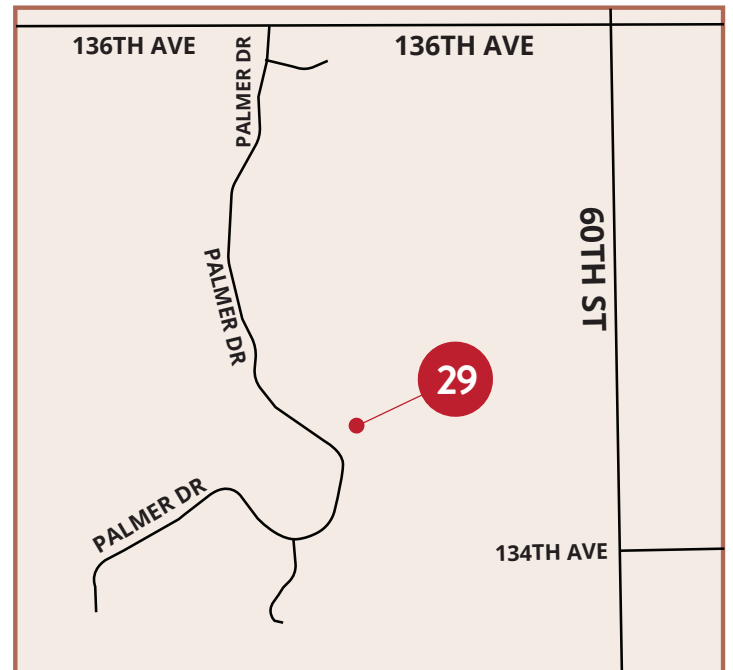

REMODELED HOMES B + C
FRIDAY JUNE 9 + SATURDAY JUNE 10 1-9 P.M.

WWW.MYGRHOME.COM

HBA HBA Office 3959 Clay SW

★ Lake Michigan Credit Union Locations

● SINGLE FAMILY ● CONDOMINIUM

● REMODEL TOUR

SPRING LAKE

GRAND HAVEN

SAUGATUCK

WEST OLIVE

MAP 2 - NORTH/SOUTHWEST

SPARTA

12 MILE RD

41

LAUBACH AVE

BAUMHOFF AVE

SPARTA AVE

11 MILE

ZEELAND

NEW HOLLAND ST

88TH AVE

28

RANSOM ST

88TH AVE

MAP 3 - NORTHEAST

MAP 4 - SOUTHEAST