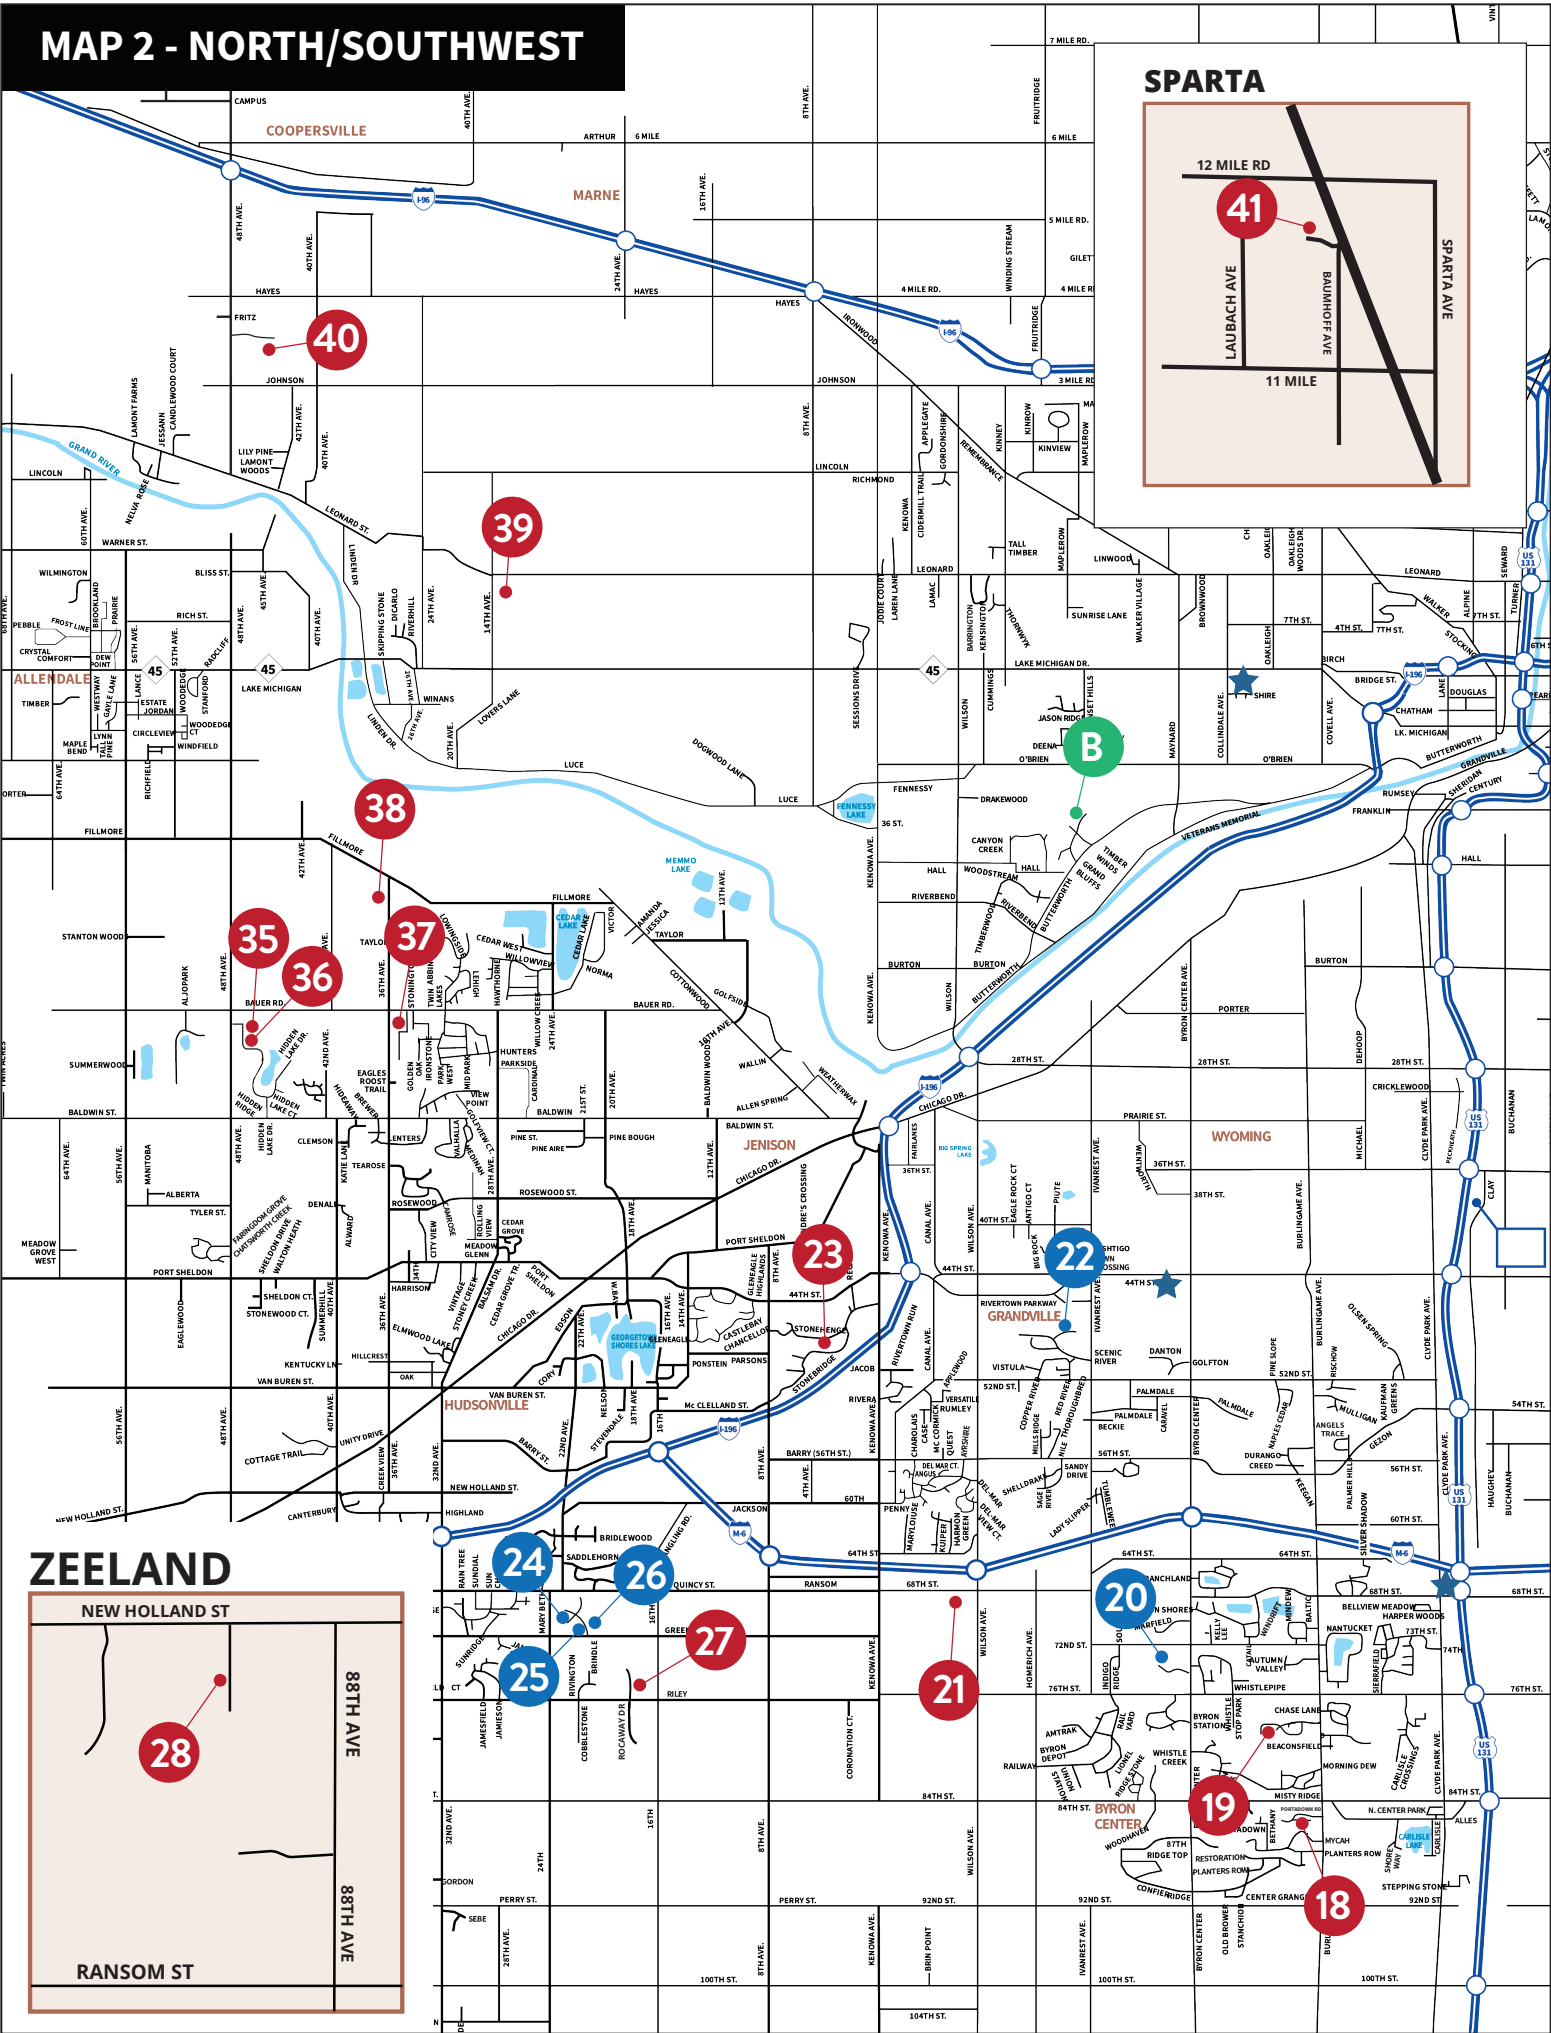

V4 | CREEKSIDE COMPANIES

MAP 1 - NORTHEAST

HBA GRAND RAPIDS PARADE of HOMES SPRING 2023 JUNE 2ND- 10TH

HOURS
SINGLE FAMILY HOMES, CONDOS,
+ REMODELED HOME A
FRIDAYS & SATURDAYS: 1-9 P.M.,
MONDAY - THURSDAY: 4-9 P.M.

SAUGATUCK

WEST OLIVE

MAP 2 - NORTH/SOUTHWEST

SPARTA

12 MILE RD

41

LAUBACH AVE

BAUMHOFF AVE

MAP 3 - NORTHEAST

MAP 4 - SOUTHEAST