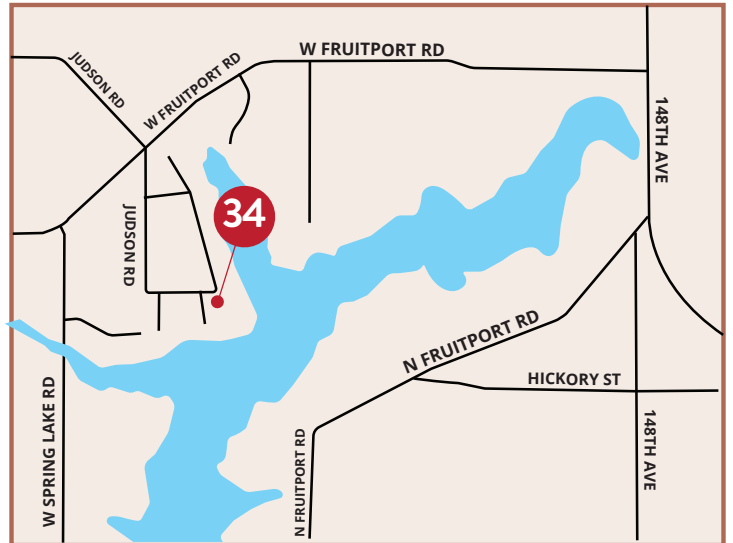

V4 | CREEKSIDE COMPANIES

MAP 1 - NORTHEAST

HBA GRAND RAPIDS PARADE of HOMES SPRING 2023 JUNE 2ND- 10TH

HOURS
SINGLE FAMILY HOMES, CONDOS,
+ REMODELED HOME A
FRIDAYS & SATURDAYS: 1-9 P.M.,
MONDAY - THURSDAY: 4-9 P.M.

REMODELED HOMES B + C
FRIDAY JUNE 9 + SATURDAY JUNE 10 1-9 P.M.

WWW.MYGRHOME.COM

HBA HBA Office 3959 Clay SW

★ Lake Michigan Credit Union Locations

● SINGLE FAMILY ● CONDOMINIUM

● REMODEL TOUR

SPRING LAKE

GRAND HAVEN

SAUGATUCK

WEST OLIVE

MAP 2 - NORTH/SOUTHWEST

SPARTA

12 MILE RD

41

LAUBACH AVE

BAUMHOFF AVE

SPARTA AVE

11 MILE

ZEELAND

NEW HOLLAND ST

88TH AVE

28

RANSOM ST

88TH AVE