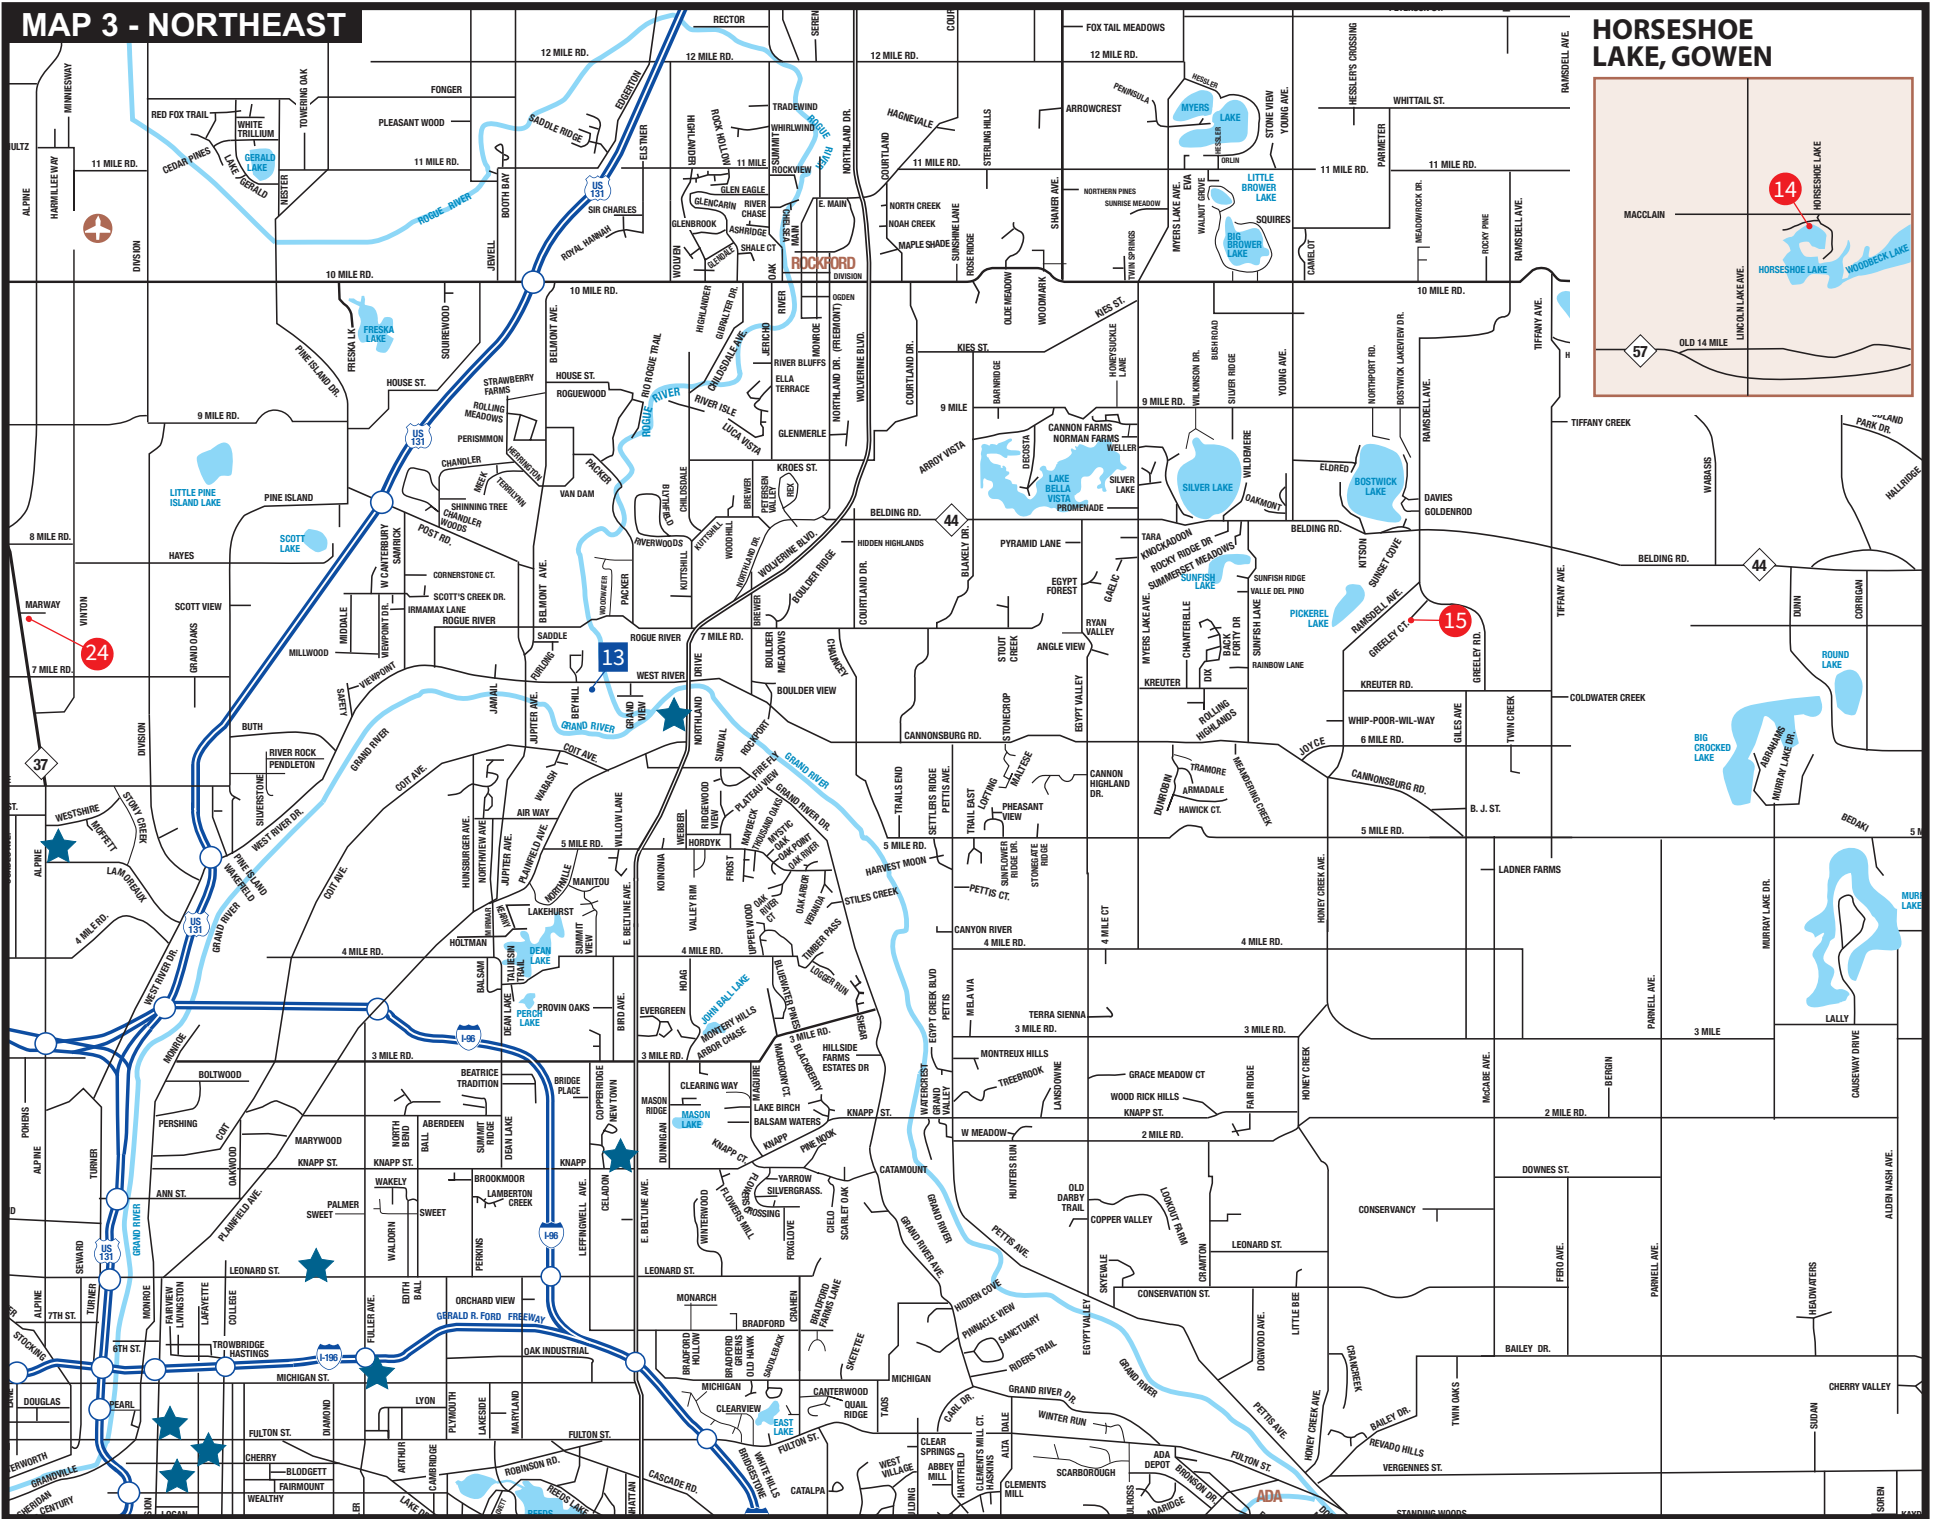

MAP 3 - NORTHEAST

HORSESHOE LAKE, GOWEN

24

13

15

44

37

57

5

3

2

1

1

1