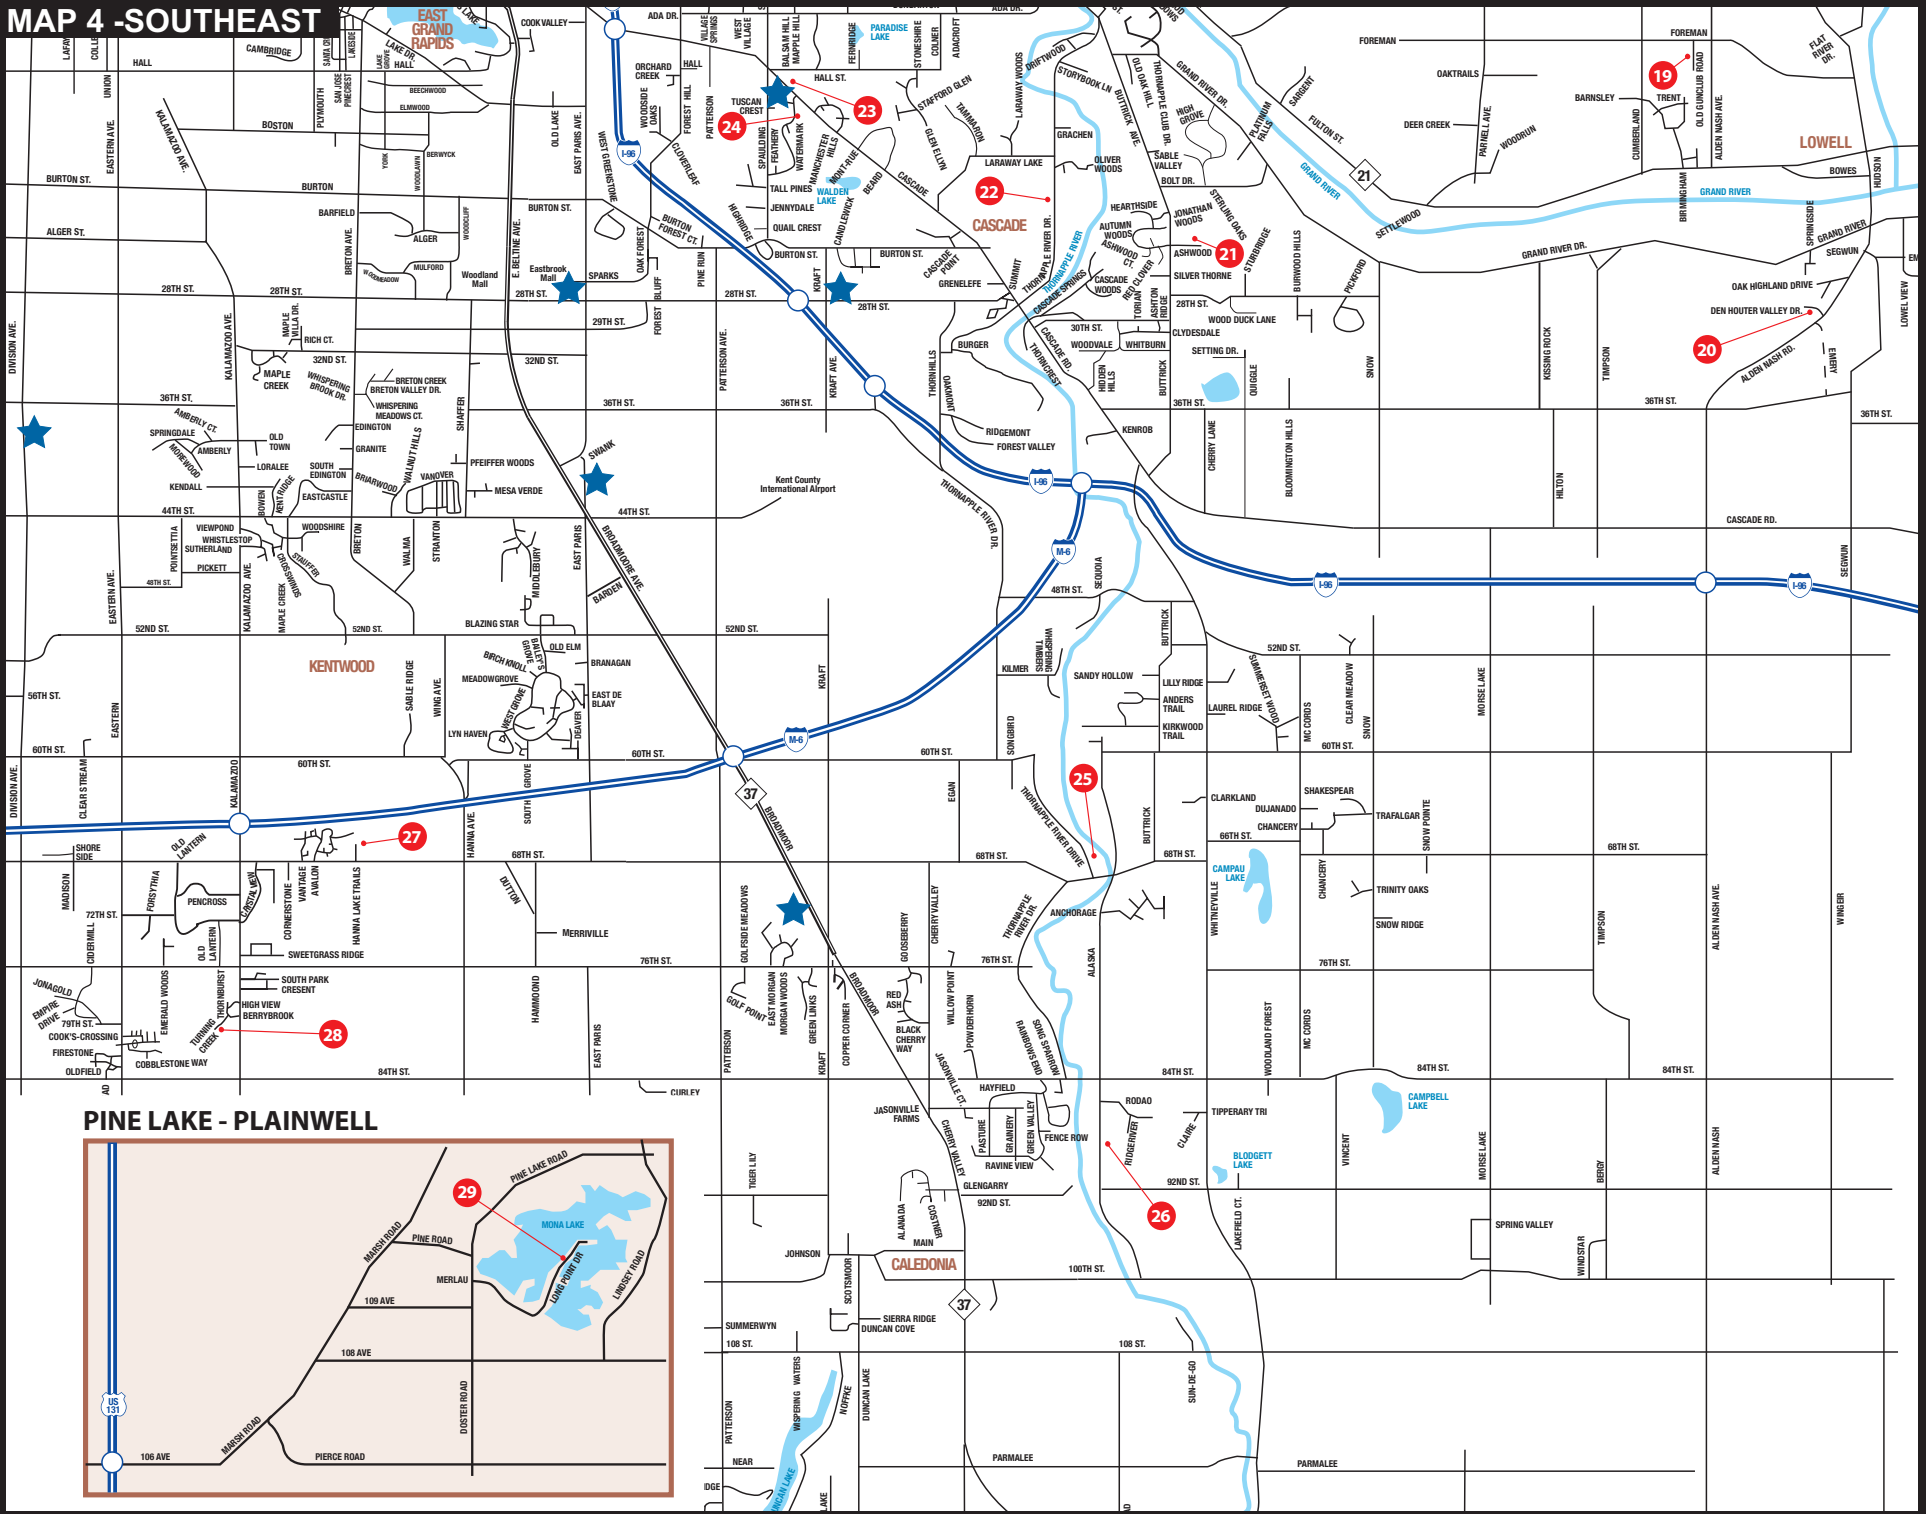

MAP 4 - SOUTHEAST

PINE LAKE - PLAINWELL